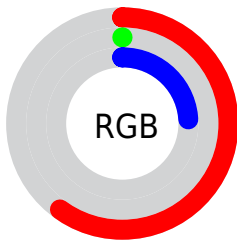

Distribution

- Red (60%)
- Green (0%)
- Blue (24%)