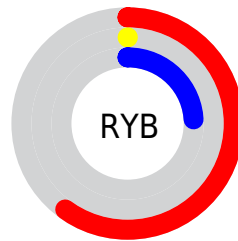

- Red (60%)
- Yellow (0%)
- Blue (24%)