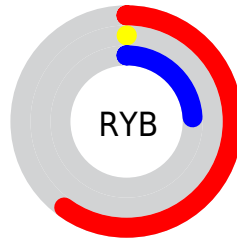

- Red (60%)
- Yellow (0%)
- Blue (24%)