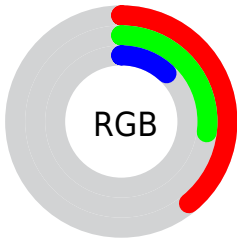

Distribution

- Red (39%)
- Green (27%)
- Blue (12%)