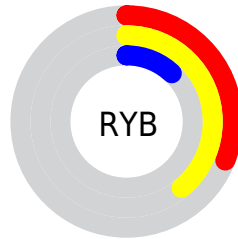

- Red (31%)
- Yellow (39%)
- Blue (12%)