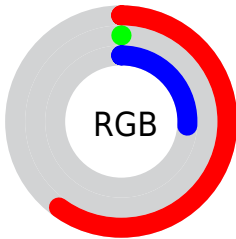

Distribution

- Red (60%)
- Green (0%)
- Blue (26%)