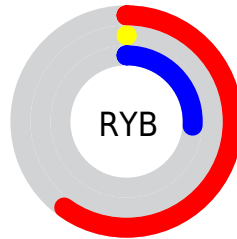

- Red (60%)
- Yellow (0%)
- Blue (26%)