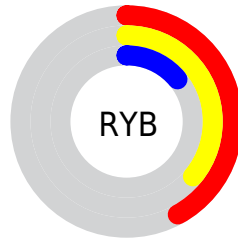

- Red (42%)
- Yellow (36%)
- Blue (14%)