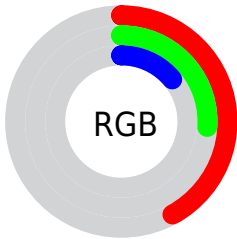

Distribution

- Red (42%)
- Green (26%)
- Blue (14%)