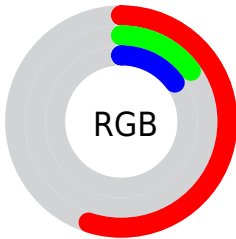

Distribution

Red (55%)

Green (15%)

Blue (15%)