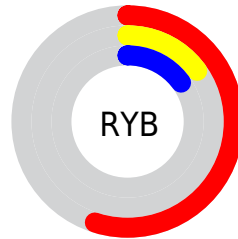

Details

The CIELab color **32.23, 43.12, 25.66** is a dark color, and the websafe version is hex **993333**. A complement of this color would be **53.36, -28.00, -8.38**, and the grayscale version is **29.24, 0.00, -0.00**.

A 20% lighter version of the original color is **52.27, 42.81, 25.75**, and **14.87, 35.72, 23.19** is the 20% darker color. If you saturate the color by 10%, you get **30.34, 47.34, 32.12**, and if you desaturate by 10%, it is **34.75, 37.77, 19.93**.

Distribution

Red (55%)

Green (15%)

Blue (15%)

Red (55%)

Yellow (15%)

Blue (15%)

Cyan (0%)