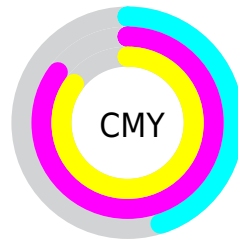

A 20% lighter version of the original color is **52.27, 42.81, 25.75**, and **14.87, 35.72, 23.19** is the 20% darker color. If you saturate the color by 10%, you get **30.34, 47.34, 32.12**, and if you desaturate by 10%, it is **34.75, 37.77, 19.93**.

Distribution

Red (55%)

Green (15%)

Blue (15%)

Red (55%)

Yellow (15%)

Blue (15%)

Cyan (0%)

Magenta (73%)

Yellow (73%)

Black (45%)

Cyan (45%)

Magenta (85%)

Yellow (85%)

Brightness & Saturation Gradients

These gradients show how the CIE Lab color 112.23, 43.12, 25.66 changes by changing the brightness by 10 percent. The first figure shows a shift by +10% for each color and the second figure -10%.