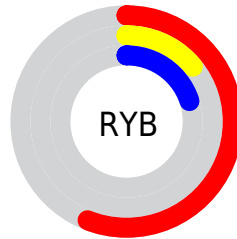

- Red (56%)
- Yellow (14%)
- Blue (20%)