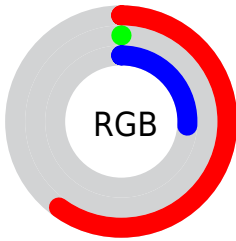

Distribution

- Red (60%)
- Green (0%)
- Blue (26%)