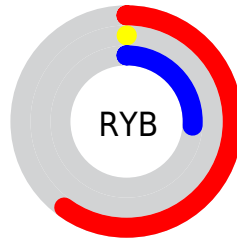

- Red (60%)
- Yellow (0%)
- Blue (26%)