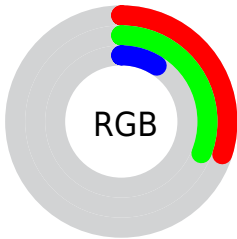

Distribution

Red (30%)

Green (31%)

Blue (9%)