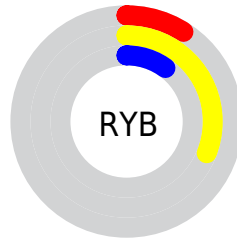

Details

The CIELab color $32.33, -9.10, 31.54$ is a dark color, and the websafe version is hex 666633 . A complement of this color would be $11.86, 20.66, -34.15$, and the grayscale version is $30.70, 0.00, -0.00$.

A 20% lighter version of the original color is $52.36, -9.00, 31.36$, and $12.47, -8.37, 18.27$ is the 20% darker color. If you saturate the color by 10%, you get $32.24, -9.73, 34.89$, and if you desaturate by 10%, it is $32.44, -8.31, 27.65$.

Distribution

 Red (30%)

 Green (31%)

 Blue (9%)

 Red (9%)

 Yellow (31%)

 Blue (10%)

 Cyan (3%)