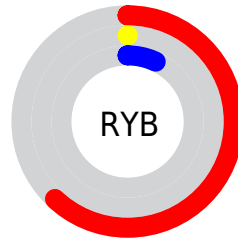

Details

The CIELab color **32.28, 56.00, 38.93** is a dark color, and the websafe version is hex **990000**. A complement of this color would be **58.05, -38.59, -0.96**, and the grayscale version is **20.33, 0.00, -0.00**.

A 20% lighter version of the original color is **52.34, 56.15, 39.14**, and **17.86, 39.18, 27.56** is the 20% darker color. If you saturate the color by 10%, you get **32.28, 56.00, 38.96**, and if you desaturate by 10%, it is **33.20, 54.07, 31.93**.

Distribution

Red (62%)

Green (0%)

Blue (7%)

Red (62%)

Yellow (0%)

Blue (7%)

Cyan (0%)