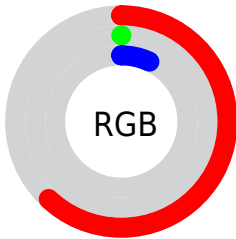

Distribution

Red (62%)

Green (0%)

Blue (7%)