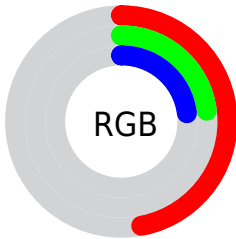

Distribution

- Red (47%)
- Green (23%)
- Blue (23%)