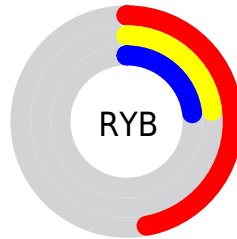

- Red (47%)
- Yellow (23%)
- Blue (23%)