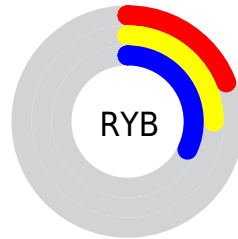

# Details

The CIELab color **32.42, -12.31, -3.91** is a dark color, and the websafe version is hex **336666**. A complement of this color would be **24.07, 15.51, 6.57**, and the grayscale version is **30.51, 0.00, -0.00**.

A 20% lighter version of the original color is **52.54, -12.77, -3.56**, and **12.37, -12.44, -3.67** is the 20% darker color. If you saturate the color by 10%, you get **32.01, -14.64, -4.56**, and if you desaturate by 10%, it is **32.90, -9.68, -3.15**.

# Distribution

 Red (19%)

 Green (32%)

 Blue (32%)

 Red (19%)

 Yellow (25%)

 Blue (32%)

 Cyan (41%)