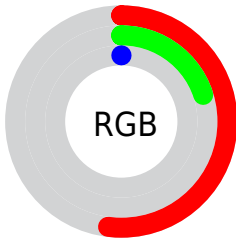

Distribution

Red (52%)

Green (20%)

Blue (0%)