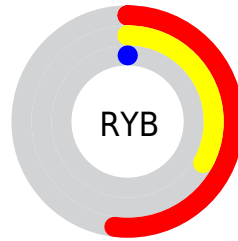

Details

The CIELab color **32.60, 33.12, 44.09** is a dark color, and the websafe version is hex **993300**. A complement of this color would be **33.41, -0.92, -34.44**, and the grayscale version is **29.72, 0.00, -0.00**.

A 20% lighter version of the original color is **52.60, 33.50, 43.99**, and **12.58, 33.07, 19.75** is the 20% darker color. If you saturate the color by 10%, you get **32.60, 33.12, 44.09**, and if you desaturate by 10%, it is **34.32, 29.10, 40.25**.

Distribution

Red (52%)

Green (20%)

Blue (0%)

Red (52%)

Yellow (33%)

Blue (0%)

Cyan (0%)