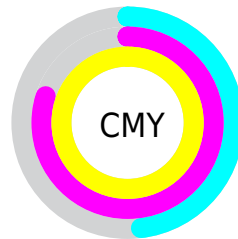

A 20% lighter version of the original color is **52.60, 33.50, 43.99**, and **12.58, 33.07, 19.75** is the 20% darker color. If you saturate the color by 10%, you get **32.60, 33.12, 44.09**, and if you desaturate by 10%, it is **34.32, 29.10, 40.25**.

Distribution

Red (52%)

Green (20%)

Blue (0%)

Red (52%)

Yellow (33%)

Blue (0%)

Cyan (0%)

Magenta (62%)

Yellow (100%)

Black (48%)

Cyan (48%)

Magenta (80%)

Yellow (100%)

Brightness & Saturation Gradients

These gradients show how the CIE Lab color 112.60, 33.12, 44.09 changes by changing the brightness by 10 percent. The first figure shows a shift by +10% for each color and the second figure -10%.