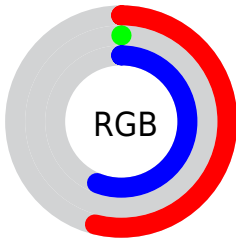

Distribution

Red (54%)

Green (0%)

Blue (56%)