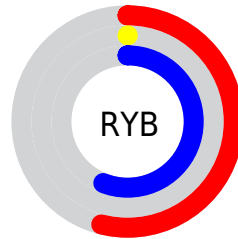

Details

The CIELab color **32.48, 62.86, -41.42** is a dark color, and the websafe version is hex **990099**. A complement of this color would be **51.47, -55.62, 54.12**, and the grayscale version is **23.89, 0.00, -0.00**.

A 20% lighter version of the original color is **52.43, 62.87, -41.24**, and **18.22, 44.86, -32.24** is the 20% darker color. If you saturate the color by 10%, you get **32.48, 62.86, -41.42**, and if you desaturate by 10%, it is **33.29, 60.89, -40.11**.

Distribution

Red (54%)

Green (0%)

Blue (56%)

Red (54%)

Yellow (0%)

Blue (56%)

Cyan (4%)