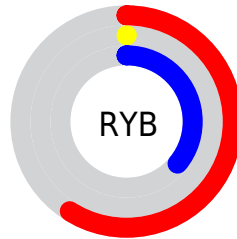

- Red (59%)
- Yellow (0%)
- Blue (36%)