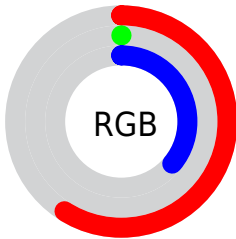

Distribution

- Red (59%)
- Green (0%)
- Blue (36%)