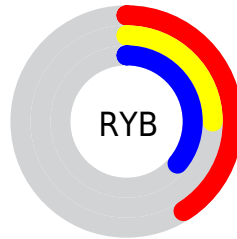

- Red (41%)
- Yellow (25%)
- Blue (36%)