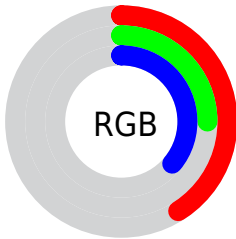

Distribution

- Red (41%)
- Green (25%)
- Blue (36%)