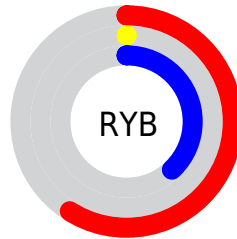

- Red (59%)
- Yellow (0%)
- Blue (38%)