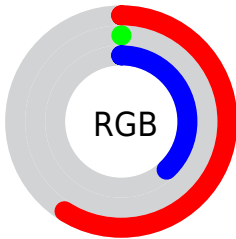

Distribution

- Red (59%)
- Green (0%)
- Blue (38%)