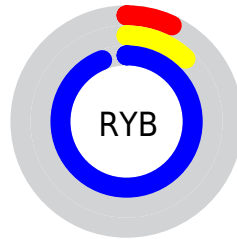

- Red (7%)
- Yellow (12%)
- Blue (94%)