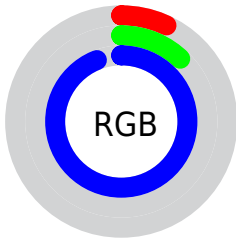

Distribution

- Red (7%)
- Green (12%)
- Blue (94%)