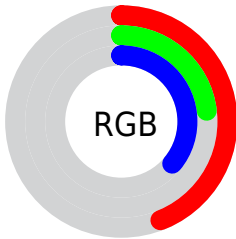

Distribution

Red (44%)

Green (23%)

Blue (36%)