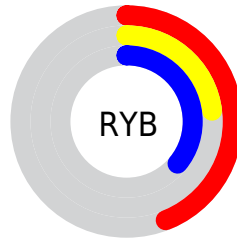

# Details

The CIELab color **32.73, 28.40, -9.17** is a dark color, and the websafe version is hex **663366**. A complement of this color would be **43.25, -26.13, 12.88**, and the grayscale version is **33.54, 0.00, -0.00**.

A 20% lighter version of the original color is **52.71, 28.28, -9.07**, and **12.72, 28.31, -9.07** is the 20% darker color. If you saturate the color by 10%, you get **30.16, 33.92, -10.22**, and if you desaturate by 10%, it is **35.56, 22.52, -7.70**.

# Distribution

Red (44%)

Green (23%)

Blue (36%)

Red (44%)

Yellow (23%)

Blue (36%)

Cyan (0%)