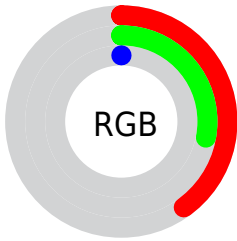

Distribution

Red (40%)

Green (28%)

Blue (0%)