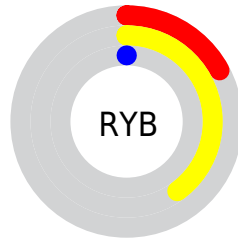

Details

The CIELab color **32.83, 6.77, 41.91** is a dark color, and the websafe version is hex **663300**. A complement of this color would be **14.88, 22.43, -44.68**, and the grayscale version is **31.06, 0.00, -0.00**.

A 20% lighter version of the original color is **52.78, 6.94, 41.84**, and **12.96, 7.30, 19.38** is the 20% darker color. If you saturate the color by 10%, you get **32.83, 6.77, 41.91**, and if you desaturate by 10%, it is **33.73, 5.23, 39.01**.

Distribution

Red (40%)

Green (28%)

Blue (0%)

Red (17%)

Yellow (40%)

Blue (0%)

Cyan (0%)