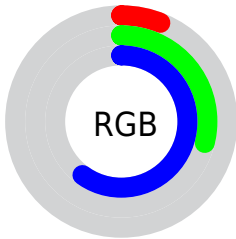

Distribution

- Red (6%)
- Green (29%)
- Blue (60%)