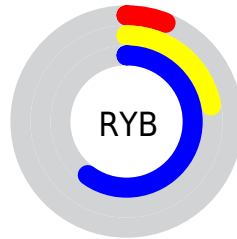

- Red (6%)
- Yellow (22%)
- Blue (60%)