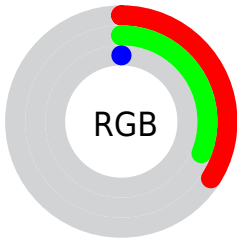

Distribution

Red (34%)

Green (31%)

Blue (0%)