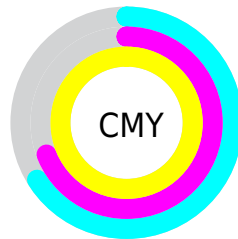

A 20% lighter version of the original color is **53.15, -5.66, 41.24**, and **13.09, -4.94, 19.22** is the 20% darker color. If you saturate the color by 10%, you get **33.07, -5.65, 41.22**, and if you desaturate by 10%, it is **33.33, -5.76, 38.46**.

Distribution

Red (34%)

Green (31%)

Blue (0%)

Red (3%)

Yellow (34%)

Blue (0%)

Cyan (0%)

Magenta (8%)

Yellow (100%)

Black (66%)

Cyan (66%)

Magenta (69%)

Yellow (100%)

Brightness & Saturation Gradients

These gradients show how the CIE Lab color 113.07, -5.65, 41.22 changes by changing the brightness by 10 percent. The first figure shows a shift by +10% for each color and the second figure -10%.