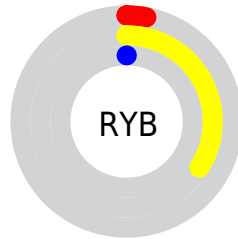

Details

The CIELab color **33.07, -5.65, 41.22** is a dark color, and the websafe version is hex **666600**. A complement of this color would be **7.44, 31.13, -46.28**, and the grayscale version is **30.77, 0.00, -0.00**.

A 20% lighter version of the original color is **53.15, -5.66, 41.24**, and **13.09, -4.94, 19.22** is the 20% darker color. If you saturate the color by 10%, you get **33.07, -5.65, 41.22**, and if you desaturate by 10%, it is **33.33, -5.76, 38.46**.

Distribution

Red (34%)

Green (31%)

Blue (0%)

Red (3%)

Yellow (34%)

Blue (0%)

Cyan (0%)