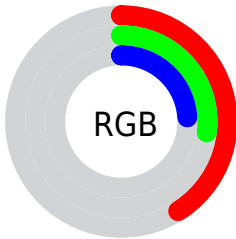

Distribution

- Red (41%)
- Green (27%)
- Blue (24%)