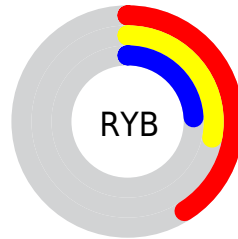

- Red (41%)
- Yellow (28%)
- Blue (24%)