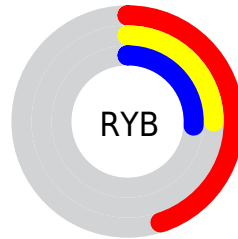

# Details

The CIELab color  $[33.00, 22.69, 7.32]$  is a dark color, and the websafe version is hex  $\#663333$ . A complement of this color would be  $[44.54, -18.18, -3.14]$ , and the grayscale version is  $[33.49, 0.00, -0.00]$ .

A 20% lighter version of the original color is  $[53.11, 22.61, 7.43]$ , and  $[12.96, 22.51, 7.54]$  is the 20% darker color. If you saturate the color by 10%, you get  $[30.13, 28.01, 10.12]$ , and if you desaturate by 10%, it is  $[36.12, 17.31, 5.07]$ .

# Distribution

Red (45%)

Green (25%)

Blue (26%)

Red (45%)

Yellow (25%)

Blue (26%)

Cyan (0%)