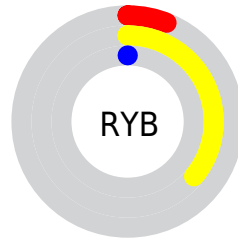

Details

The CIELab color $33.29, -2.50, 41.62$ is a dark color, and the websafe version is hex 666600 . A complement of this color would be $9.34, 29.53, -46.51$, and the grayscale version is $31.16, 0.00, -0.00$.

A 20% lighter version of the original color is $53.35, -2.84, 41.59$, and $13.32, -1.36, 19.63$ is the 20% darker color. If you saturate the color by 10%, you get $33.29, -2.50, 41.62$, and if you desaturate by 10%, it is $33.73, -2.98, 38.85$.

Distribution

Red (36%)

Green (31%)

Blue (0%)

Red (6%)

Yellow (36%)

Blue (0%)

Cyan (0%)