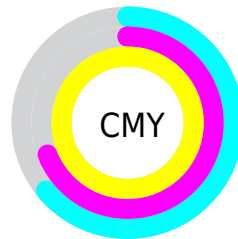

Distribution

Red (36%)

Green (31%)

Blue (0%)

Red (6%)

Yellow (36%)

Blue (0%)

Cyan (0%)

Magenta (14%)

Yellow (100%)

Black (64%)

Cyan (64%)

Magenta (69%)

Yellow (100%)

Brightness & Saturation Gradients

These gradients show how the CIE Lab color 113.29, -2.50, 41.62 changes by changing the brightness by 10 percent. The first figure shows a shift by +10% for each color and the second figure -10%.