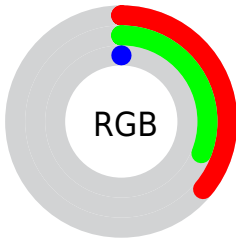

Distribution

Red (36%)

Green (31%)

Blue (0%)