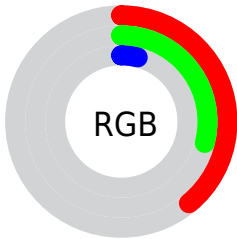

Distribution

Red (39%)

Green (29%)

Blue (4%)