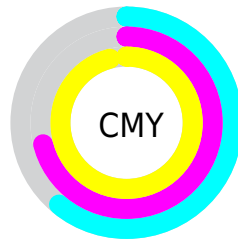

A 20% lighter version of the original color is **52.96, 4.49, 38.42**, and **13.28, 4.78, 19.75** is the 20% darker color. If you saturate the color by 10%, you get **32.31, 5.57, 41.37**, and if you desaturate by 10%, it is **33.92, 3.00, 35.76**.

Distribution

Red (39%)

Green (29%)

Blue (4%)

Red (17%)

Yellow (39%)

Blue (4%)

Cyan (0%)

Magenta (25%)

Yellow (91%)

Black (61%)

Cyan (61%)

Magenta (71%)

Yellow (96%)

Brightness & Saturation Gradients

These gradients show how the CIE Lab color 113.07, 4.31, 38.70 changes by changing the brightness by 10 percent. The first figure shows a shift by +10% for each color and the second figure -10%.

Rectangle

The Rectangle color scheme consists of four colors that form a rectangle on the color wheel.

113.07, 4.31, 38.70

100.00, -26.88, 28.18

100.00, -4.31, -38.70

100.00, 26.88, -28.18

Sweetspot

The Sweet Spot groups the original color and five complimentary colors.