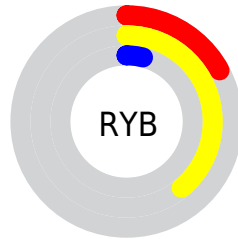

Details

The CIELab color **33.07, 4.31, 38.70** is a dark color, and the websafe version is hex **663300**. A complement of this color would be **16.02, 18.89, -40.83**, and the grayscale version is **31.61, 0.00, -0.00**.

A 20% lighter version of the original color is **52.96, 4.49, 38.42**, and **13.28, 4.78, 19.75** is the 20% darker color. If you saturate the color by 10%, you get **32.31, 5.57, 41.37**, and if you desaturate by 10%, it is **33.92, 3.00, 35.76**.

Distribution

Red (39%)

Green (29%)

Blue (4%)

Red (17%)

Yellow (39%)

Blue (4%)

Cyan (0%)