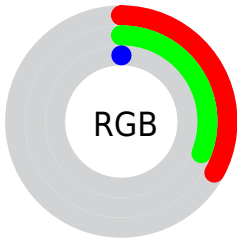

Distribution

Red (33%)

Green (31%)

Blue (0%)