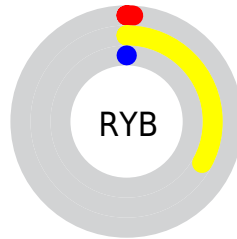

Details

The CIELab color **33.08, -7.78, 41.09** is a dark color, and the websafe version is hex **666600**. A complement of this color would be **6.22, 32.16, -46.24**, and the grayscale version is **30.63, 0.00, -0.00**.

A 20% lighter version of the original color is **53.07, -8.02, 41.04**, and **13.24, -6.76, 19.38** is the 20% darker color. If you saturate the color by 10%, you get **33.08, -7.78, 41.09**, and if you desaturate by 10%, it is **33.21, -7.65, 38.34**.

Distribution

Red (33%)

Green (31%)

Blue (0%)

Red (1%)

Yellow (33%)

Blue (0%)

Cyan (0%)