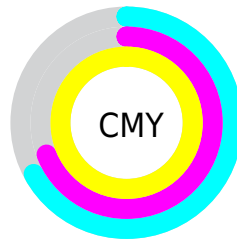

A 20% lighter version of the original color is **53.07, -8.02, 41.04**, and **13.24, -6.76, 19.38** is the 20% darker color. If you saturate the color by 10%, you get **33.08, -7.78, 41.09**, and if you desaturate by 10%, it is **33.21, -7.65, 38.34**.

Distribution

Red (33%)

Green (31%)

Blue (0%)

Red (1%)

Yellow (33%)

Blue (0%)

Cyan (0%)

Magenta (4%)

Yellow (100%)

Black (67%)

Cyan (67%)

Magenta (69%)

Yellow (100%)

Brightness & Saturation Gradients

These gradients show how the CIE Lab color 113.08, -7.78, 41.09 changes by changing the brightness by 10 percent. The first figure shows a shift by +10% for each color and the second figure -10%.