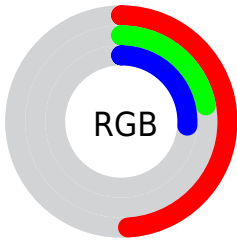

Distribution

- Red (49%)
- Green (22%)
- Blue (26%)