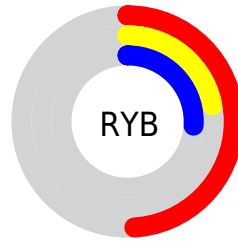

- Red (49%)
- Yellow (22%)
- Blue (26%)