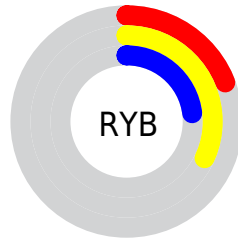

## Conversions Part 2

<b>Format</b>	<b>Color</b>
<b>R<sub>YB</sub></b>	49, 82, 59
Decimal	4739633
CIE Lab	33.21, -10.36, 18.08
CIE LCh	33, 20.838, 119.813
Yxy	7.6346, 0.3483, 0.4258
Android (android.graphics.Color)	4282929713 (0xFF485231)
YUV	75.2480, -12.9403, -2.8485
Hunter-Lab	27.6308, -8.0146, 10.6499

# Details

The CIELab color **33.21, -10.36, 18.08** is a dark color, and the websafe version is hex **666633**. A complement of this color would be **22.78, 12.73, -18.52**, and the grayscale version is **32.05, 0.00, -0.00**.

A 20% lighter version of the original color is **53.10, -10.13, 17.74**, and **13.09, -10.36, 17.85** is the 20% darker color. If you saturate the color by 10%, you get **32.87, -12.62, 22.46**, and if you desaturate by 10%, it is **33.58, -7.96, 13.60**.

# Distribution

- Red (28%)
- Green (32%)
- Blue (19%)

- Red (19%)
- Yellow (32%)
- Blue (23%)

- Cyan (12%)
- Magenta (0%)
- Yellow (40%)
- Black (68%)

- Cyan (72%)
- Magenta (68%)
- Yellow (81%)