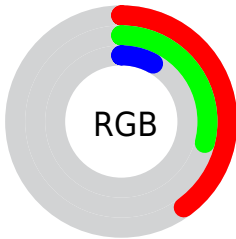

Distribution

Red (40%)

Green (29%)

Blue (8%)