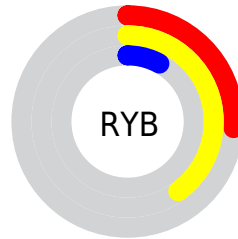

Details

The CIELab color **33.23, 6.90, 34.28** is a dark color, and the websafe version is hex **663300**. A complement of this color would be **21.58, 9.71, -33.75**, and the grayscale version is **32.31, 0.00, -0.00**.

A 20% lighter version of the original color is **53.12, 7.13, 33.99**, and **13.43, 7.16, 20.02** is the 20% darker color. If you saturate the color by 10%, you get **32.14, 8.73, 37.47**, and if you desaturate by 10%, it is **34.36, 5.27, 30.38**.

Distribution

Red (40%)

Green (29%)

Blue (8%)

Red (26%)

Yellow (40%)

Blue (8%)

Cyan (0%)