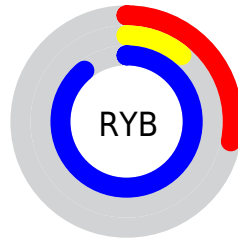

- Red (28%)
- Yellow (11%)
- Blue (89%)