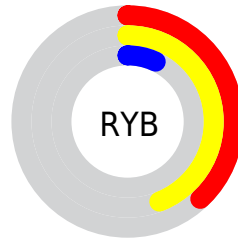

Details

The CIELab color **33.44, 14.05, 36.72** is a dark color, and the websafe version is hex **663300**. A complement of this color would be **25.32, 6.34, -34.19**, and the grayscale version is **32.40, 0.00, -0.00**.

A 20% lighter version of the original color is **53.40, 14.38, 36.78**, and **13.64, 14.14, 20.55** is the 20% darker color. If you saturate the color by 10%, you get **32.07, 16.77, 39.78**, and if you desaturate by 10%, it is **34.88, 11.50, 32.86**.

Distribution

Red (44%)

Green (27%)

Blue (7%)

Red (38%)

Yellow (44%)

Blue (7%)

Cyan (0%)