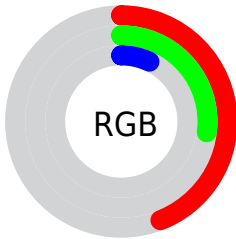

Distribution

Red (44%)

Green (27%)

Blue (7%)