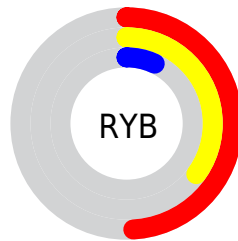

Details

The CIELab color **33.44, 24.79, 37.01** is a dark color, and the websafe version is hex **663300**. A complement of this color would be **33.23, -2.93, -29.77**, and the grayscale version is **32.09, 0.00, -0.00**.

A 20% lighter version of the original color is **53.47, 24.39, 36.76**, and **13.49, 25.37, 20.76** is the 20% darker color. If you saturate the color by 10%, you get **31.73, 28.61, 40.60**, and if you desaturate by 10%, it is **35.30, 21.02, 32.67**.

Distribution

Red (49%)

Green (24%)

Blue (7%)

Red (49%)

Yellow (35%)

Blue (7%)

Cyan (0%)