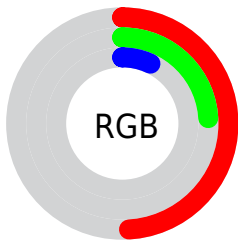

Distribution

Red (49%)

Green (24%)

Blue (7%)