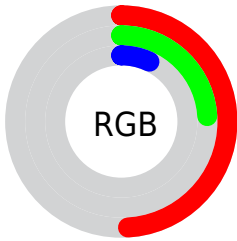

Distribution

Red (49%)

Green (24%)

Blue (7%)