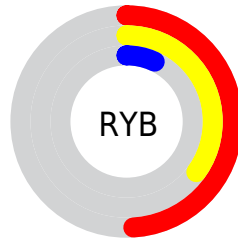

Details

The CIELab color **33.44, 24.79, 37.01** is a dark color, and the websafe version is hex **663300**. A complement of this color would be **33.23, -2.93, -29.77**, and the grayscale version is **32.09, 0.00, -0.00**.

A 20% lighter version of the original color is **53.47, 24.39, 36.76**, and **13.49, 25.37, 20.76** is the 20% darker color. If you saturate the color by 10%, you get **31.73, 28.61, 40.60**, and if you desaturate by 10%, it is **35.30, 21.02, 32.67**.

Distribution

Red (49%)

Green (24%)

Blue (7%)

Red (49%)

Yellow (35%)

Blue (7%)

Cyan (0%)