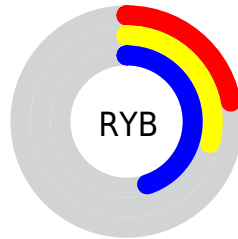

- Red (22%)
- Yellow (29%)
- Blue (45%)