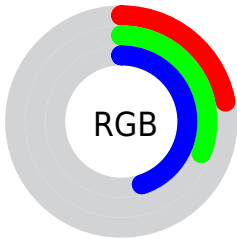

Distribution

- Red (22%)
- Green (31%)
- Blue (45%)