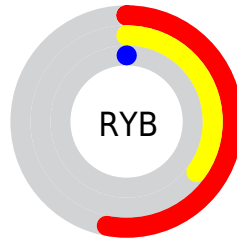

Details

The CIELab color **33.72, 32.81, 45.05** is a dark color, and the websafe version is hex **993300**. A complement of this color would be **33.59, 0.35, -36.00**, and the grayscale version is **30.88, 0.00, -0.00**.

A 20% lighter version of the original color is **53.67, 33.14, 45.25**, and **13.74, 32.84, 21.43** is the 20% darker color. If you saturate the color by 10%, you get **33.72, 32.81, 45.05**, and if you desaturate by 10%, it is **35.47, 28.75, 41.26**.

Distribution

Red (53%)

Green (21%)

Blue (0%)

Red (53%)

Yellow (35%)

Blue (0%)

Cyan (0%)