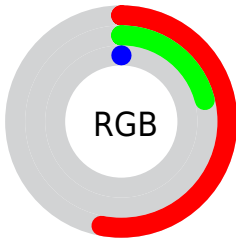

Distribution

Red (53%)

Green (21%)

Blue (0%)