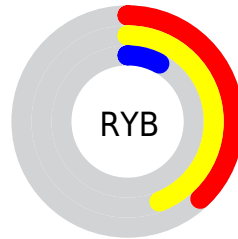

Details

The CIELab color **33.72, 13.56, 35.67** is a dark color, and the websafe version is hex **663300**. A complement of this color would be **26.04, 5.30, -33.02**, and the grayscale version is **32.79, 0.00, -0.00**.

A 20% lighter version of the original color is **53.58, 13.60, 35.36**, and **13.64, 14.14, 20.55** is the 20% darker color. If you saturate the color by 10%, you get **32.33, 16.27, 38.89**, and if you desaturate by 10%, it is **35.19, 11.04, 31.64**.

Distribution

Red (44%)

Green (27%)

Blue (8%)

Red (38%)

Yellow (44%)

Blue (8%)

Cyan (0%)