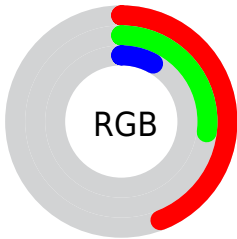

Distribution

Red (44%)

Green (27%)

Blue (8%)