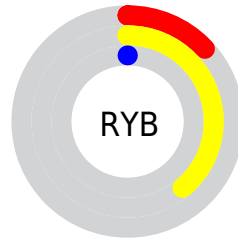

Details

The CIELab color **33.73, 3.31, 42.41** is a dark color, and the websafe version is hex **666600**. A complement of this color would be **13.07, 25.88, -46.36**, and the grayscale version is **31.82, 0.00, -0.00**.

A 20% lighter version of the original color is **53.91, 3.27, 42.53**, and **13.92, 3.38, 20.59** is the 20% darker color. If you saturate the color by 10%, you get **33.73, 3.31, 42.41**, and if you desaturate by 10%, it is **34.47, 2.15, 39.59**.

Distribution

Red (39%)

Green (30%)

Blue (0%)

Red (13%)

Yellow (39%)

Blue (0%)

Cyan (0%)