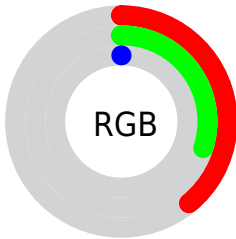

Distribution

Red (39%)

Green (30%)

Blue (0%)