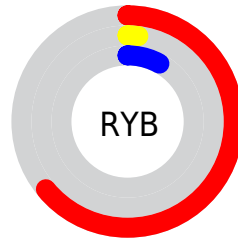

Details

The CIELab color **33.82, 57.08, 39.20** is a dark color, and the websafe version is hex **990000**. A complement of this color would be **60.18, -39.06, -1.76**, and the grayscale version is **22.37, 0.00, -0.00**.

A 20% lighter version of the original color is **53.86, 57.05, 39.48**, and **19.08, 40.60, 29.31** is the 20% darker color. If you saturate the color by 10%, you get **33.61, 57.54, 40.84**, and if you desaturate by 10%, it is **34.83, 54.97, 31.86**.

Distribution

Red (64%)

Green (2%)

Blue (8%)

Red (64%)

Yellow (2%)

Blue (8%)

Cyan (0%)