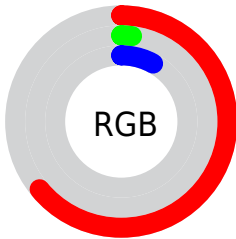

Distribution

Red (64%)

Green (2%)

Blue (8%)