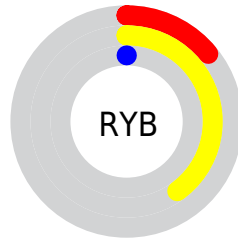

Details

The CIELab color **33.97, 4.32, 42.69** is a dark color, and the websafe version is hex **663300**. A complement of this color would be **13.82, 25.31, -46.45**, and the grayscale version is **32.08, 0.00, -0.00**.

A 20% lighter version of the original color is **54.12, 4.18, 42.82**, and **13.89, 5.21, 20.61** is the 20% darker color. If you saturate the color by 10%, you get **33.97, 4.32, 42.69**, and if you desaturate by 10%, it is **34.77, 3.04, 39.87**.

Distribution

Red (40%)

Green (30%)

Blue (0%)

Red (14%)

Yellow (40%)

Blue (0%)

Cyan (0%)