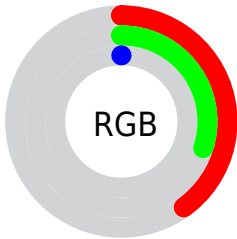

Distribution

Red (40%)

Green (30%)

Blue (0%)