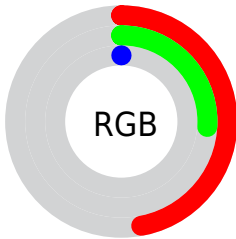

Distribution

Red (47%)

Green (26%)

Blue (0%)