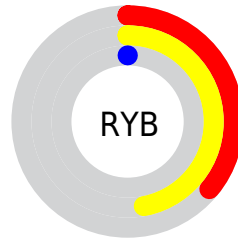

Details

The CIELab color **33.85, 18.10, 43.72** is a dark color, and the websafe version is hex **663300**. A complement of this color would be **22.95, 13.74, -42.49**, and the grayscale version is **31.99, 0.00, -0.00**.

A 20% lighter version of the original color is **53.75, 18.23, 43.54**, and **13.84, 18.48, 20.99** is the 20% darker color. If you saturate the color by 10%, you get **33.85, 18.10, 43.72**, and if you desaturate by 10%, it is **35.22, 15.29, 40.59**.

Distribution

Red (47%)

Green (26%)

Blue (0%)

Red (36%)

Yellow (47%)

Blue (0%)

Cyan (0%)