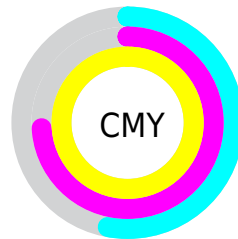

A 20% lighter version of the original color is **53.75, 18.23, 43.54**, and **13.84, 18.48, 20.99** is the 20% darker color. If you saturate the color by 10%, you get **33.85, 18.10, 43.72**, and if you desaturate by 10%, it is **35.22, 15.29, 40.59**.

Distribution

Red (47%)

Green (26%)

Blue (0%)

Red (36%)

Yellow (47%)

Blue (0%)

Cyan (0%)

Magenta (44%)

Yellow (100%)

Black (53%)

Cyan (53%)

Magenta (74%)

Yellow (100%)

Brightness & Saturation Gradients

These gradients show how the CIELab color 113.85, 18.10, 43.72 changes by changing the brightness by 10 percent. The first figure shows a shift by +10% for each color and the second figure -10%.