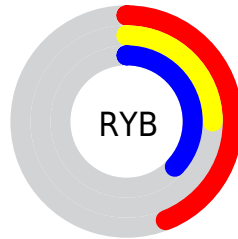

- Red (44%)
- Yellow (25%)
- Blue (37%)