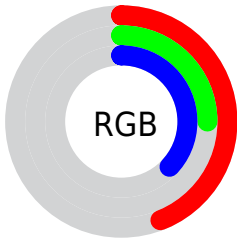

Distribution

- Red (44%)
- Green (25%)
- Blue (37%)