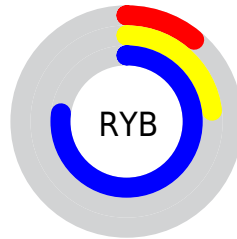

- Red (11%)
- Yellow (23%)
- Blue (77%)