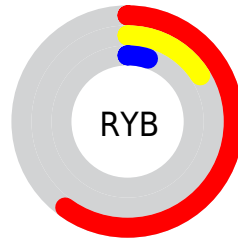

Details

The CIELab color **34.05, 46.38, 41.24** is a dark color, and the websafe version is hex **993300**. A complement of this color would be **49.57, -20.48, -20.57**, and the grayscale version is **29.28, 0.00, -0.00**.

A 20% lighter version of the original color is **53.98, 46.19, 41.20**, and **16.87, 38.03, 26.13** is the 20% darker color. If you saturate the color by 10%, you get **32.67, 49.83, 45.97**, and if you desaturate by 10%, it is **36.02, 41.71, 35.52**.

Distribution

Red (60%)

Green (15%)

Blue (5%)

Red (60%)

Yellow (16%)

Blue (5%)

Cyan (0%)