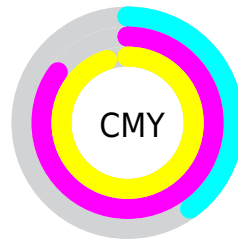

A 20% lighter version of the original color is **53.98, 46.19, 41.20**, and **16.87, 38.03, 26.13** is the 20% darker color. If you saturate the color by 10%, you get **32.67, 49.83, 45.97**, and if you desaturate by 10%, it is **36.02, 41.71, 35.52**.

Distribution

Red (60%)

Green (15%)

Blue (5%)

Red (60%)

Yellow (16%)

Blue (5%)

Cyan (0%)

Magenta (76%)

Yellow (91%)

Black (40%)

Cyan (40%)

Magenta (85%)

Yellow (95%)

Brightness & Saturation Gradients

These gradients show how the CIE Lab color 114.05, 46.38, 41.24 changes by changing the brightness by 10 percent. The first figure shows a shift by +10% for each color and the second figure -10%.