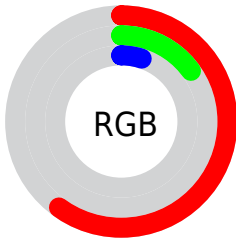

Distribution

Red (60%)

Green (15%)

Blue (5%)