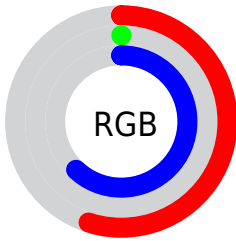

Distribution

- Red (55%)
- Green (0%)
- Blue (62%)