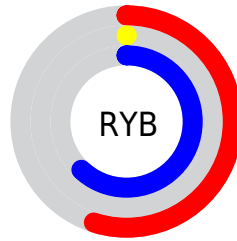

- Red (55%)
- Yellow (0%)
- Blue (62%)