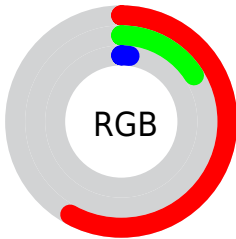

Distribution

- Red (58%)
- Green (16%)
- Blue (2%)