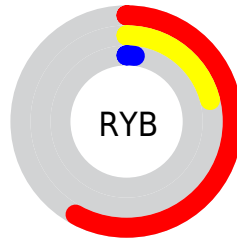

- Red (58%)
- Yellow (21%)
- Blue (2%)