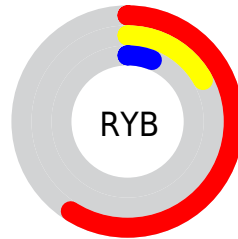

Details

The CIELab color **33.92, 44.99, 40.54** is a dark color, and the websafe version is hex **993300**. A complement of this color would be **48.54, -19.51, -20.98**, and the grayscale version is **29.58, 0.00, -0.00**.

A 20% lighter version of the original color is **53.86, 45.03, 40.44**, and **16.37, 37.46, 25.41** is the 20% darker color. If you saturate the color by 10%, you get **32.38, 48.84, 45.57**, and if you desaturate by 10%, it is **35.94, 40.26, 34.89**.

Distribution

Red (59%)

Green (15%)

Blue (6%)

Red (59%)

Yellow (17%)

Blue (6%)

Cyan (0%)