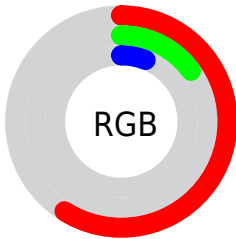

Distribution

Red (59%)

Green (15%)

Blue (6%)