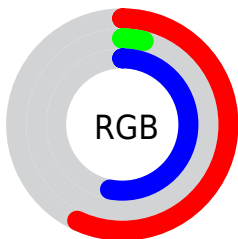

Distribution

- Red (57%)
- Green (4%)
- Blue (53%)