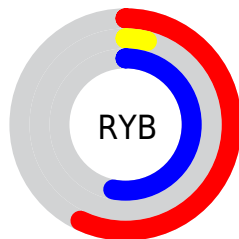

- Red (57%)
- Yellow (4%)
- Blue (53%)