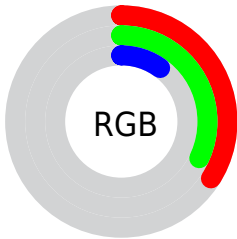

Distribution

Red (34%)

Green (32%)

Blue (10%)