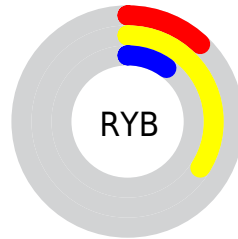

Details

The CIELab color **34.25, -5.81, 32.89** is a dark color, and the websafe version is hex **666633**. A complement of this color would be **14.53, 18.77, -35.22**, and the grayscale version is **32.84, 0.00, -0.00**.

A 20% lighter version of the original color is **54.23, -5.64, 32.80**, and **14.50, -5.22, 21.13** is the 20% darker color. If you saturate the color by 10%, you get **33.97, -5.90, 36.40**, and if you desaturate by 10%, it is **34.56, -5.55, 28.81**.

Distribution

Red (34%)

Green (32%)

Blue (10%)

Red (12%)

Yellow (34%)

Blue (10%)

Cyan (0%)