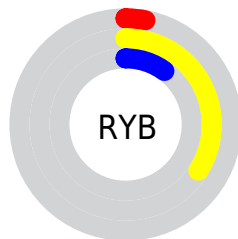

Details

The CIELab color **34.19, -18.29, 38.78** is a dark color, and the websafe version is hex **666600**. A complement of this color would be **9.66, 32.63, -43.23**, and the grayscale version is **30.99, 0.00, -0.00**.

A 20% lighter version of the original color is **54.25, -18.31, 38.63**, and **14.49, -17.05, 20.82** is the 20% darker color. If you saturate the color by 10%, you get **34.02, -19.48, 41.18**, and if you desaturate by 10%, it is **34.39, -16.95, 36.13**.

Distribution

Red (27%)

Green (34%)

Blue (3%)

Red (3%)

Yellow (34%)

Blue (10%)

Cyan (21%)