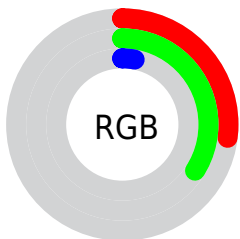

Distribution

Red (27%)

Green (34%)

Blue (3%)